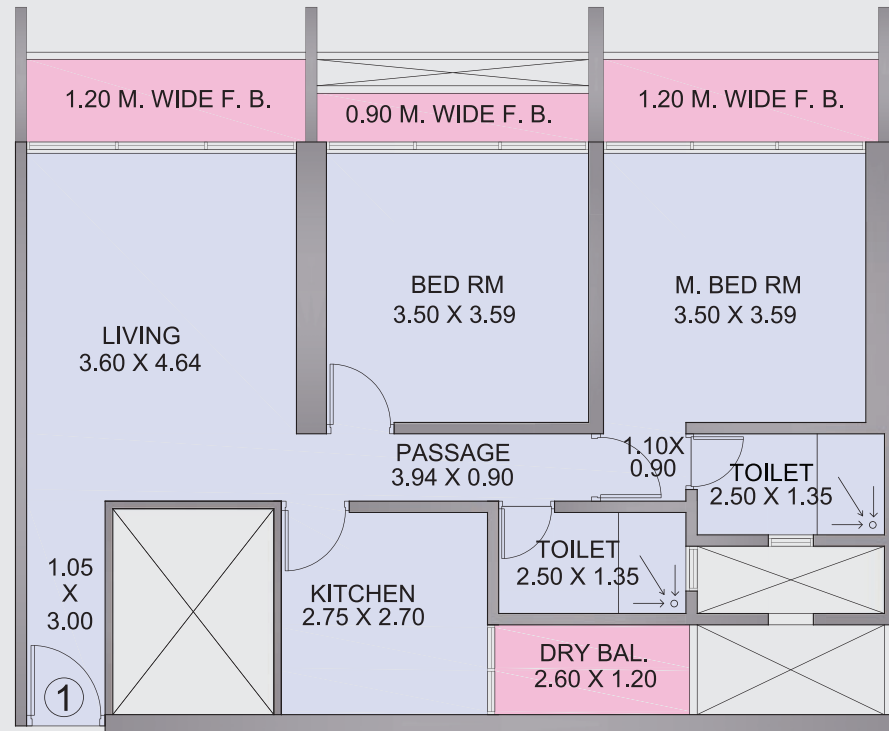

## UP TO 14<sup>TH</sup> FLOOR

TYPICAL FLAT

CARPET AREA = 68.38 Sq. Mt.

## 15<sup>TH</sup> FLOOR AND ABOVE

TYPICAL FLAT

CARPET AREA = 78.32 Sq. Mt.