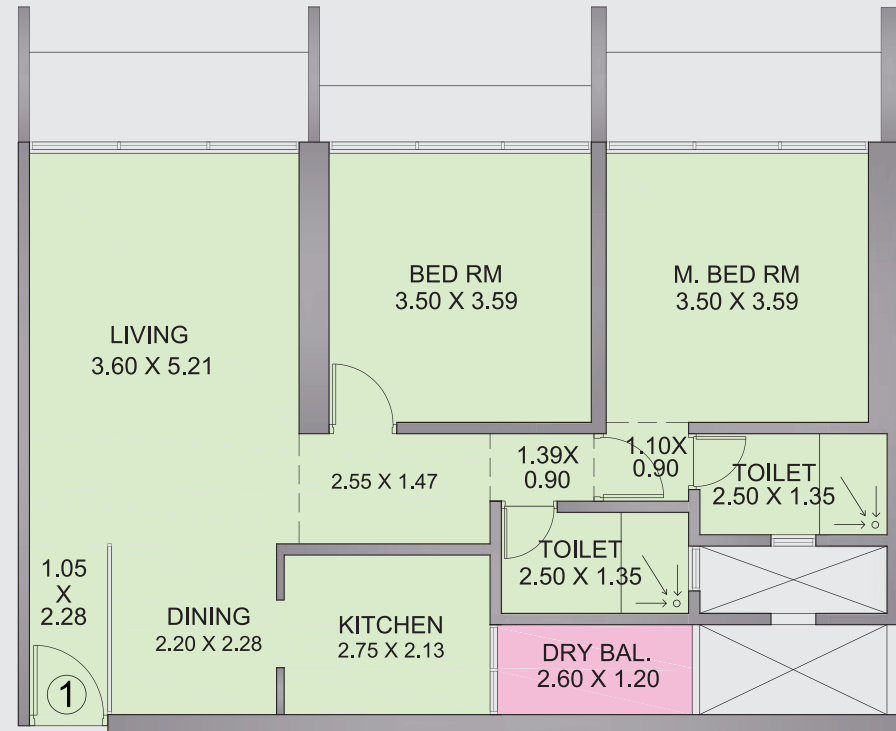

## UP TO 14<sup>TH</sup> FLOOR

TYPICAL FLAT

CARPET AREA = 68.38 Sq. Mt.

## 15<sup>TH</sup> FLOOR AND ABOVE

TYPICAL FLAT

CARPET AREA = 78.32 Sq. Mt.